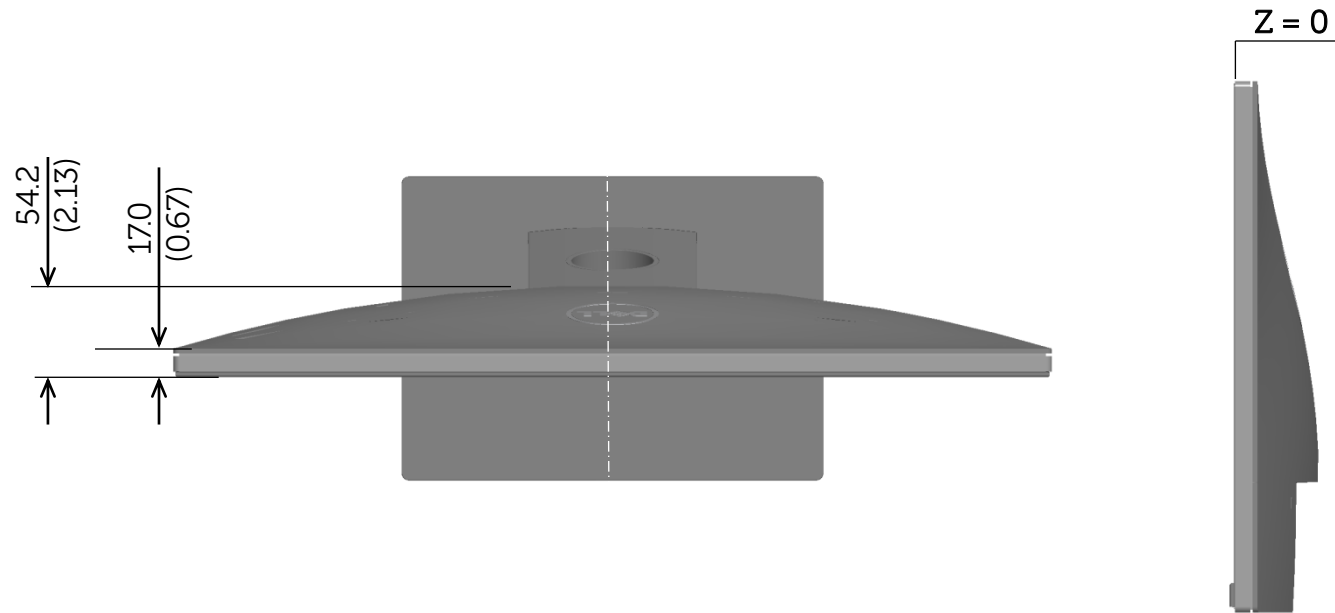

S2216M Outline Dimension

Nominal Dimensions
Unit: mm(inch)

Back view of Monitor without stand

S2316M Outline Dimension

Nominal Dimensions
Unit: mm(inch)

Back view of Monitor without stand